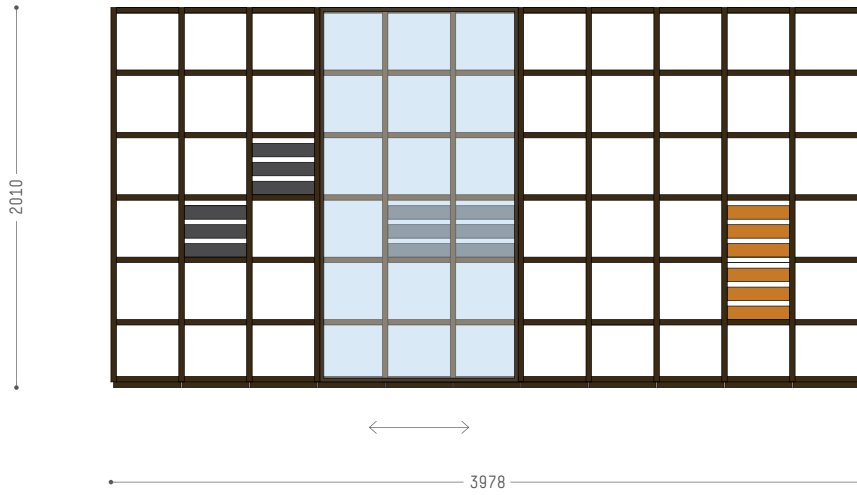

System Random 11

Depth: 346 mm

Modules: L. 330 mm

Iron sliding door, removable drawers-trays

Eucalyptus structure, transparent glass Iron sliding door, hemlock and black stained hemlock removable drawers-trays