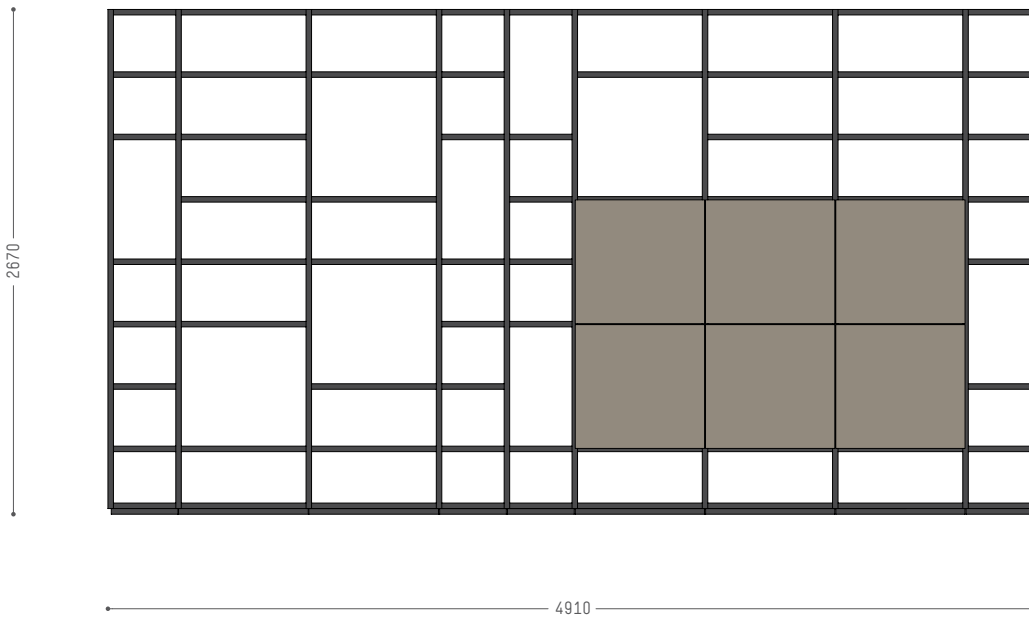

Sistemi

IDEE PROGETTUALI

. Hide doors detail

. Hide doors composition

black stained hemlock

L08 sabbia

System Random 1
 Depth: 346 mm
 Modules: L. 330 and L. 660 mm
 Hide hinged doors
 Black stained hemlock structure, matt lacquered L08 sabbia doors