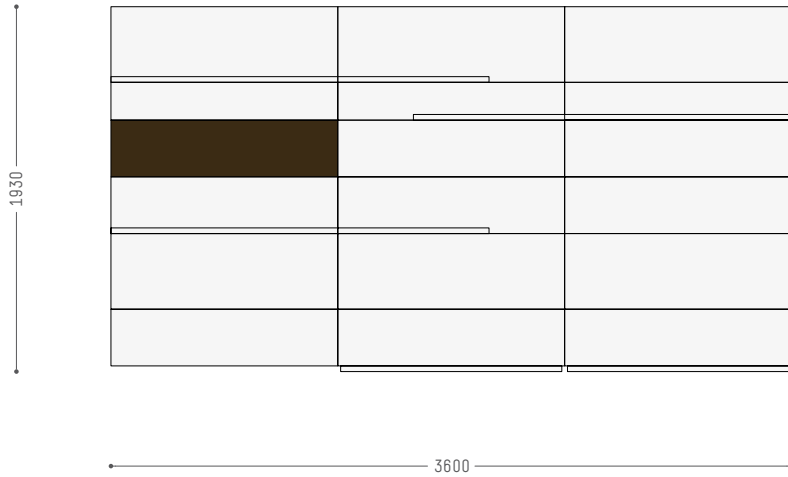

Modern 20

Depth: 445 mm

Matt lacquered L01 bianco moon Load-it panels and shelves

Matt lacquered L01 bianco moon floor elements, eucalyptus hanging element

Floor element with drawer unit and TV element with drop-leaf door