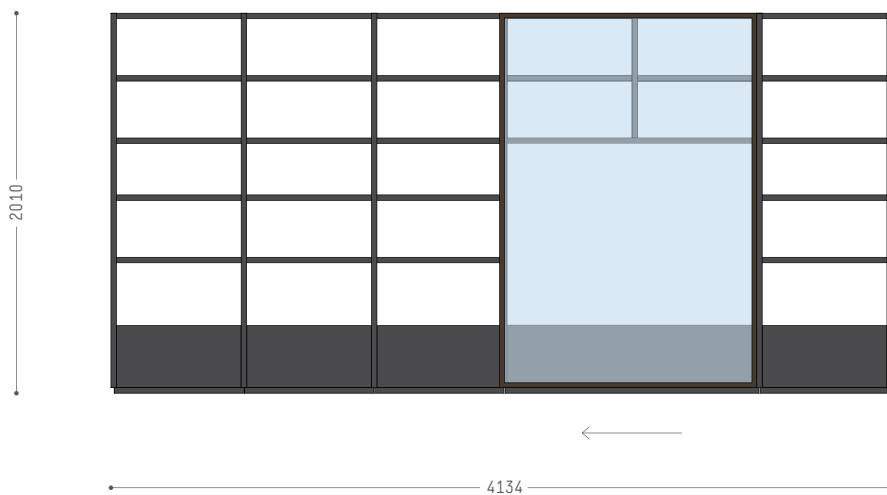

System Random 10

Depth: 474 mm

Modules: L. 660 mm

Iron sliding door, drawer units and TV element

Black stained hemlock structure, black stained hemlock drawer units, transparent glass Iron sliding door