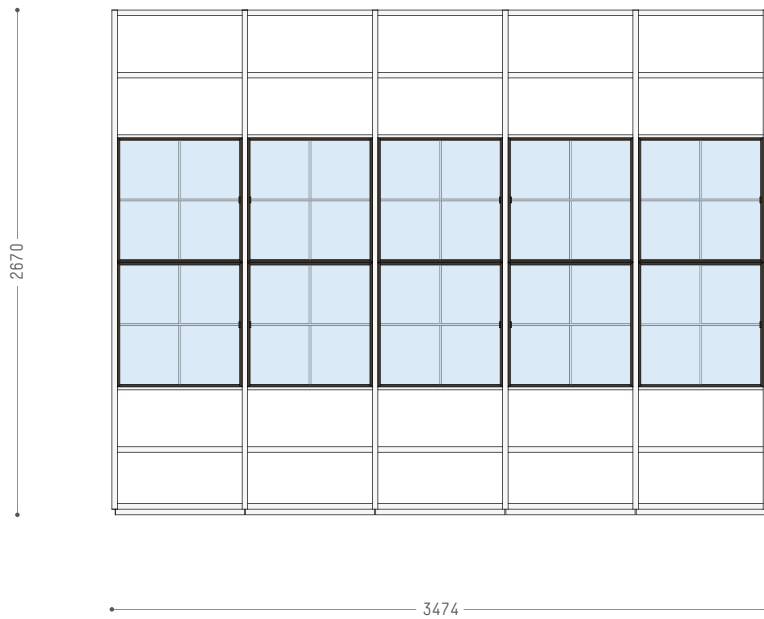

System Random 6

Depth: 346 mm

Modules: L. 660 mm

Glass hinged doors

Matt lacquered L01 bianco moon structure, glass hinged doors

Glass back panels (behind doors)