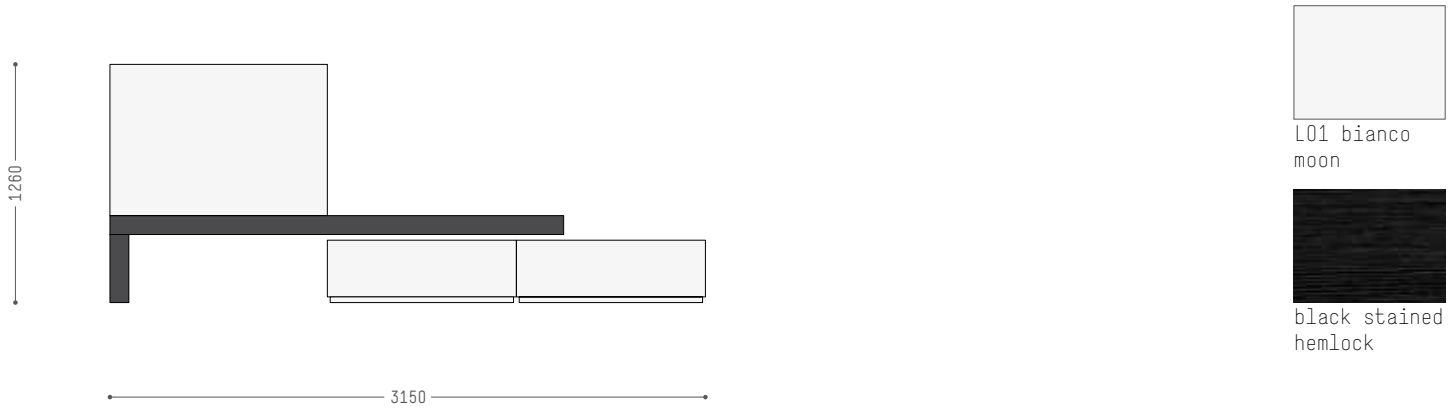

Modern 10

Depth: 600 mm

Matt lacquered L01 bianco moon floor elements and flag TV panel, black stained hemlock bench (Th. 100 mm) and foot (Th. 100 mm)

Floor element with drawer unit and TV element with drop-leaf door

Flag TV panel L. 1150 mm

. Composition with flag TV panel, bench Th. 100 mm, foot Th. 100 mm, drawer unit element and TV element