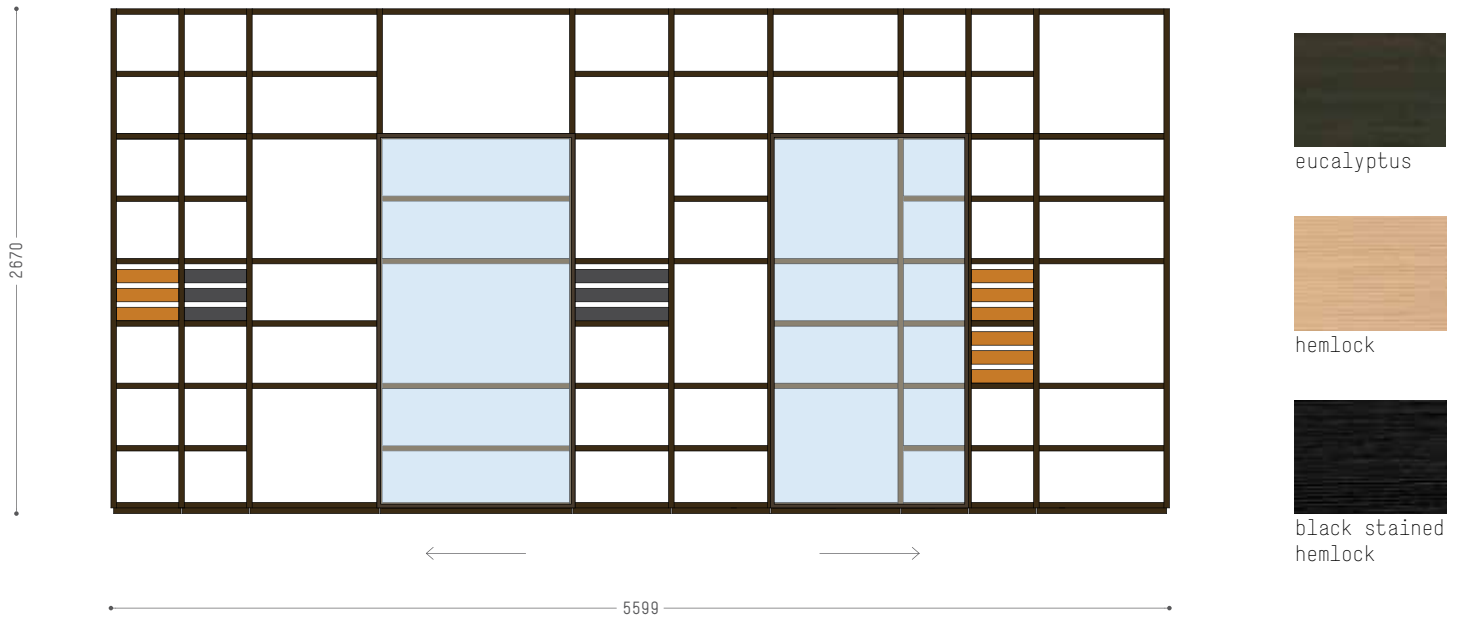

Modules: L. 330 mm

Iron sliding door, removable drawers-trays

Eucalyptus structure, transparent glass Iron sliding door, hemlock and black stained hemlock removable drawers-trays

eucalyptus

hemlock

black stained hemlock

. Removable drawers-trays detail

. Iron sliding door

. System with eucalyptus structure and black stained hemlock removable drawers-trays

System Random 12
 Depth: 346 mm
 Modules: L. 330 and L. 660 mm
 Iron sliding door, removable drawers-trays
 Eucalyptus structure, transparent glass Iron sliding door, black stained hemlock removable drawers-trays

System Random 13

Depth: 346 mm

Modules: L. 330, L. 660 and L. 990 mm

Iron sliding doors, removable drawers-trays

Eucalyptus structure, transparent glass Iron sliding doors, hemlock and black stained hemlock removable drawers-trays