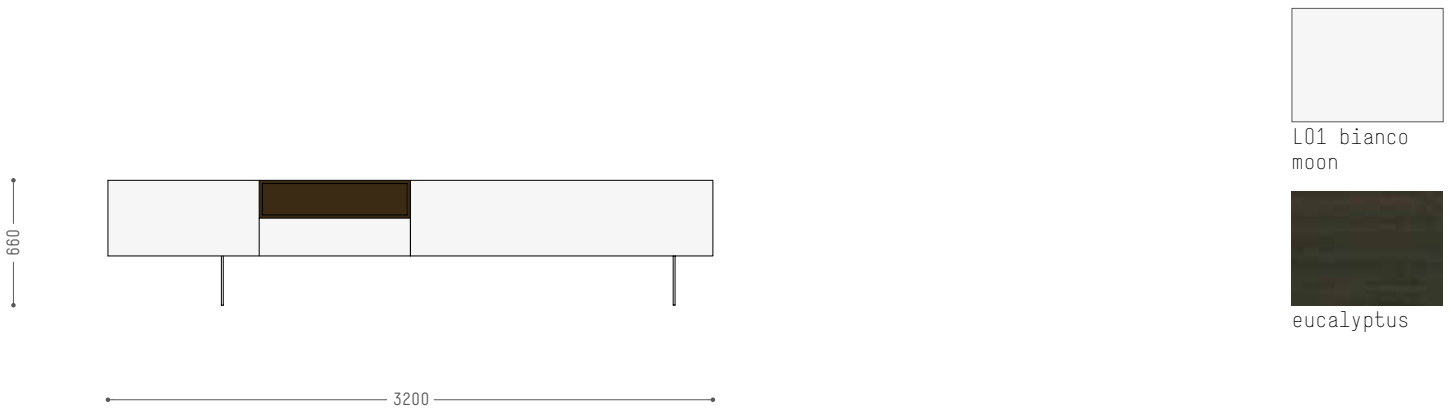

L01 bianco
moon

eucalyptus

. Cupboard on "Lama" feet

. Detail of composition

. Low cupboard on "Lama" feet

Modena 4

Depth: 445 mm

Eucalyptus and matt lacquered L01 bianco moon structure, matt lacquered L01 bianco moon fronts