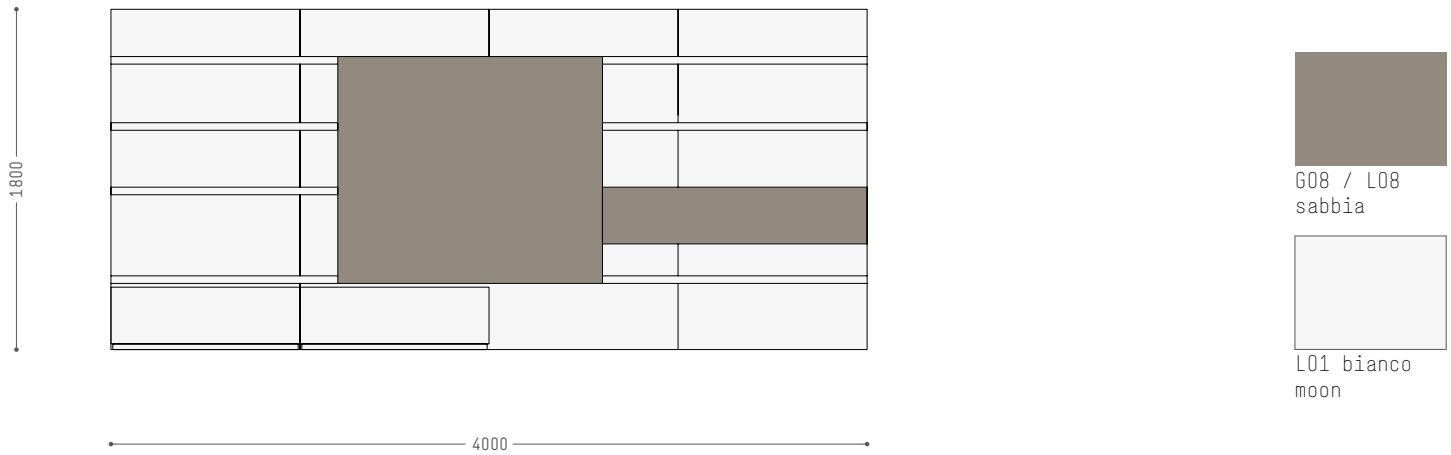

Modern 16

Depth: 445 mm

Matt lacquered L01 bianco moon wall panels, shelves (Th. 40 mm) and floor elements, matt lacquered L08 sabbia hanging elements, glossy lacquered G08 sabbia sliding door

. Wall paneling living composition