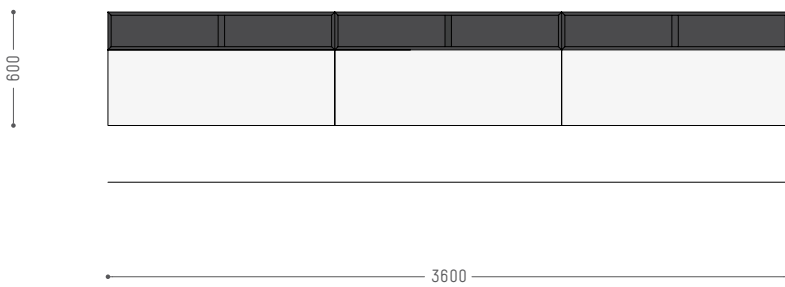

Modern 1

Depth: 445 mm

Elements: L. 1200 x H. 600 mm

Drop-leaf doors

Black stained hemlock structure, matt lacquered L01 bianco moon drop-leaf doors