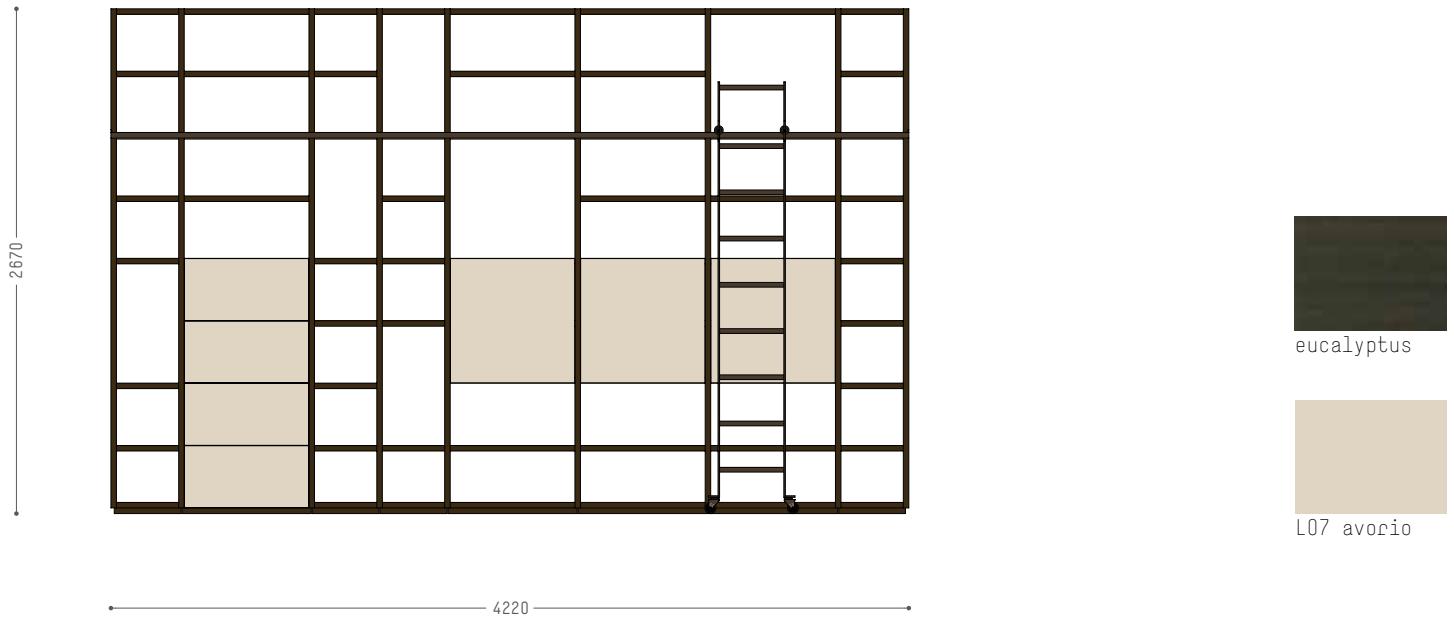

System Random 3

Depth: 346 mm

Modules: L. 330 and L. 660 mm

Hide hinged doors, drawer units and ladder

Eucalyptus structure, matt lacquered L07 avorio doors and drawer units, Iron ladder

. Iron ladder