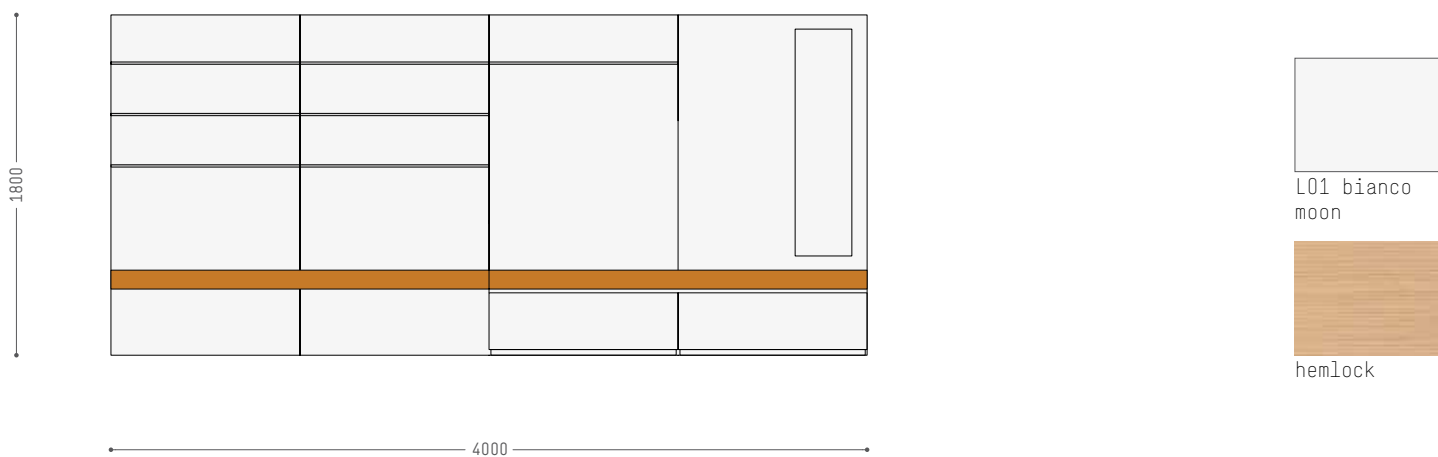

Modern 18

Depth: 600 mm

Matt lacquered L01 bianco moon wall panels, shelves (Th. 12 mm) hanging element and floor elements, hemlock suspended shelf

Floor element with drawer unit and TV element with drop-leaf door