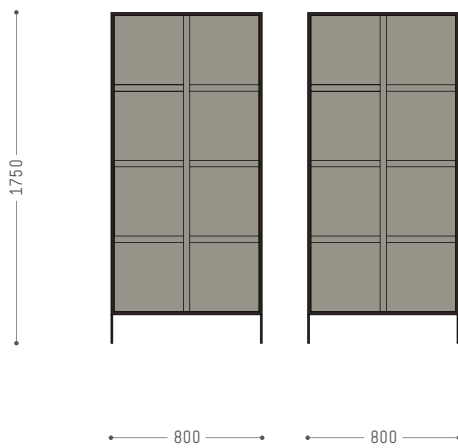

Modern 5

Depth: 445 mm

Elements: L. 800 x H. 1600 mm

Transparent glass hinged doors with matt lacquered L55 nero frame

Eucalyptus structure, matt lacquered L55 nero Lama feet