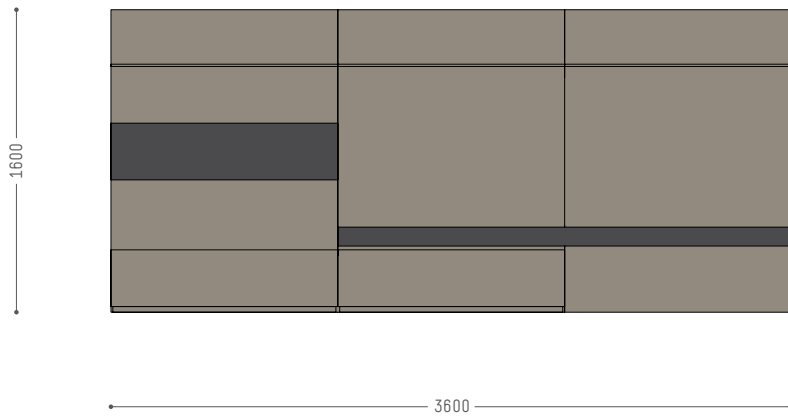

Flag TV panel L. 1350 mm

. Composition with flag TV panel, bench Th. 100 mm, foot Th. 100 mm, drawer unit element and TV element

. Composition detail

. Wall paneling composition

108 sabbia

black stained hemlock