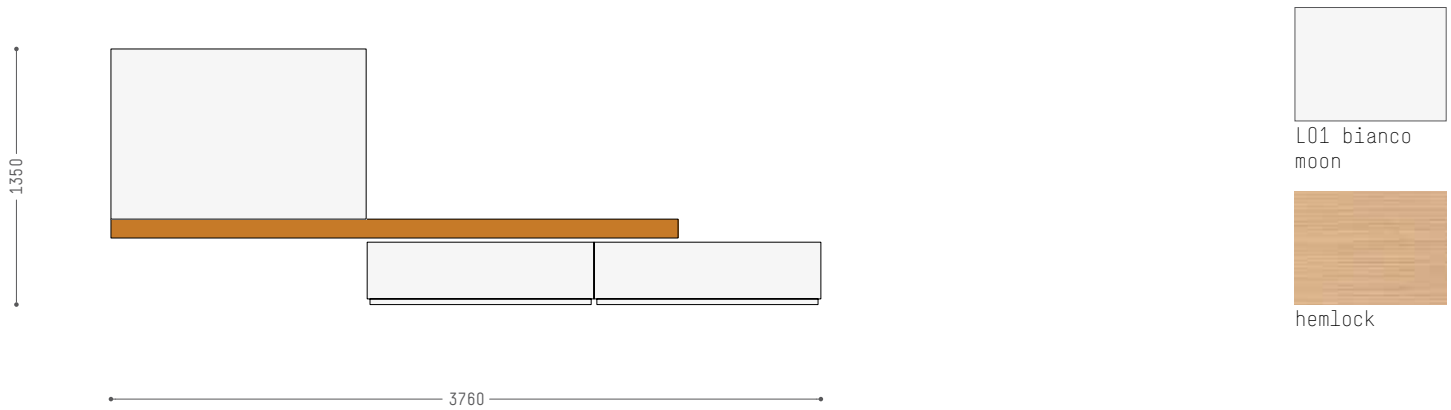

Modern 9

Depth: 600 mm

Matt lacquered L01 bianco moon floor elements and panel, hemlock suspended shelf
Floor element with drawer unit and TV element with drop-leaf door

. Living composition with panel, suspended shelf and floor elements