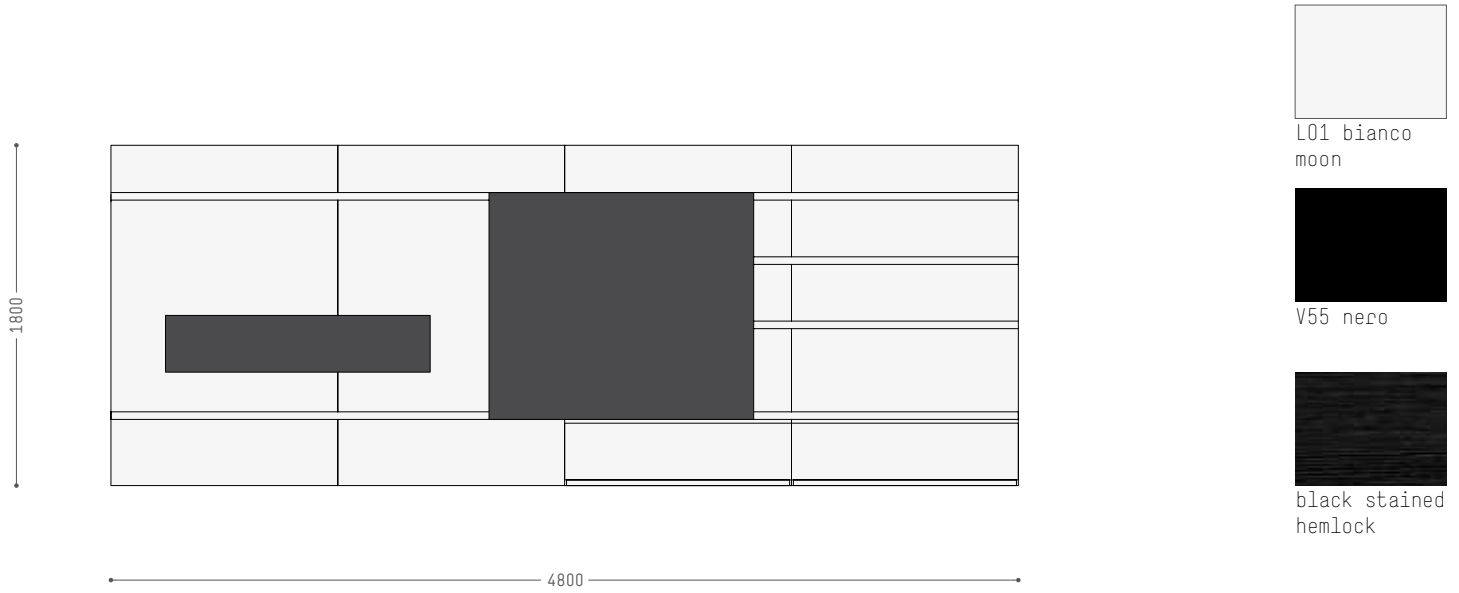

Modern 15

Depth: 600 mm

matt lacquered L01 bianco moon wall panels, shelves (Th. 40 mm) and floor elements, black stained hemlock hanging elements, V55 nero back-painted glass sliding door

. Wall paneling living composition