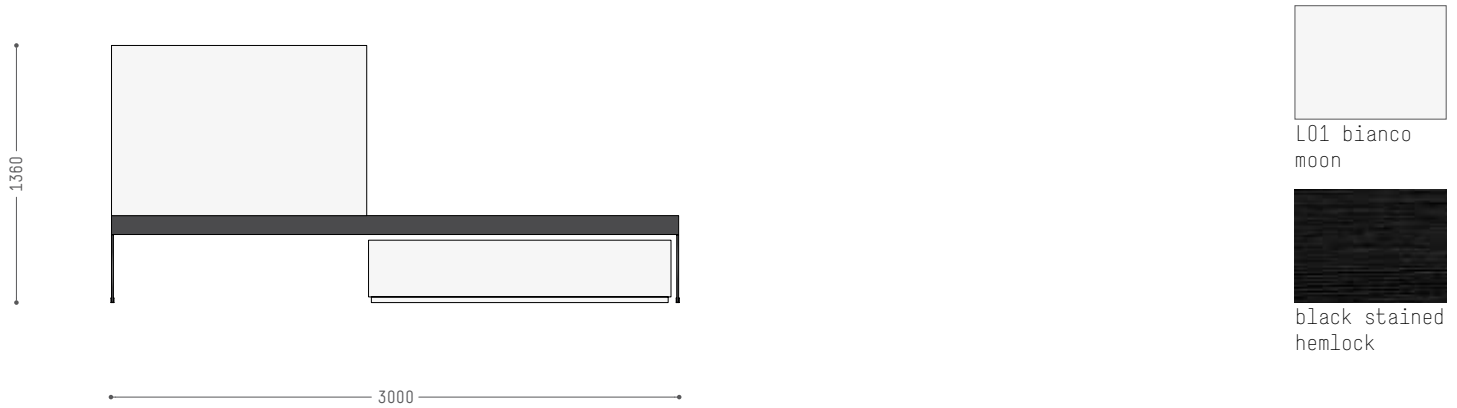

Modern 13

Depth: 600 mm

Matt lacquered L08 sabbia flag TV panel and TV element, black stained hemlock bench (Th. 100 mm), matt lacquered L55 nero Lama feet

Flag TV panel L. 1350 mm

. Composition with flag TV panel, bench Th. 100 mm, foot Th. 100 mm, drawer unit element and TV element