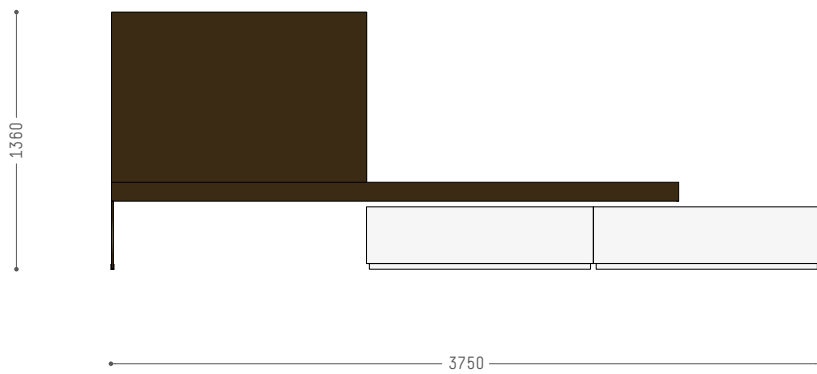

G01 bianco
moon

eucalyptus

Modern 12

Depth: 600 mm

Eucalyptus flag TV panel and bench (Th. 100 mm), matt lacquered L55 nero Lama foot, glossy lacquered G01 bianco moon floor elements

Floor element with drawer unit and TV element with drop-leaf door

Flag TV panel L. 1350 mm