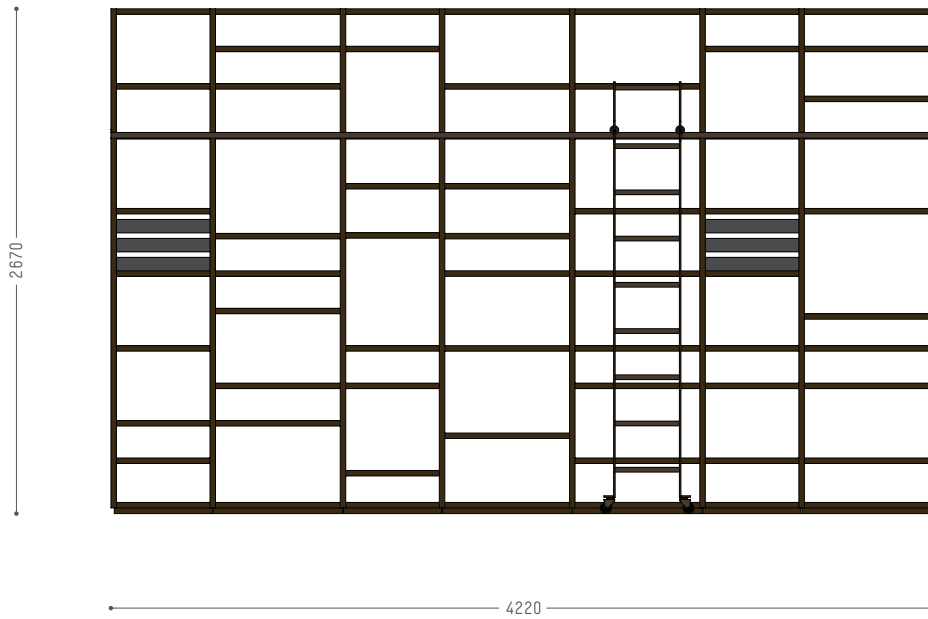

Modules: L. 330 and L. 660 mm

Hide hinged doors, drawer units and ladder

Eucalyptus structure, matt lacquered L07 avorio doors and drawer units, Iron ladder

. Iron ladder

. Drawer units

System Random 4

Depth: 346 mm

Modules: L. 330 and L. 660 mm

Removable drawers-trays and ladder

Eucalyptus structure, black stained hemlock removable drawers-trays, Iron ladder

eucalyptus

black stained hemlock

. Iron ladder

. Removable drawers-trays

. Removable drawers-trays detail

. Composition with removable drawers-trays

L01 bianco
moon

hemlock

black stained
hemlock

System Random 5

Depth: 346 mm

Modules: L. 330 and L. 660 mm