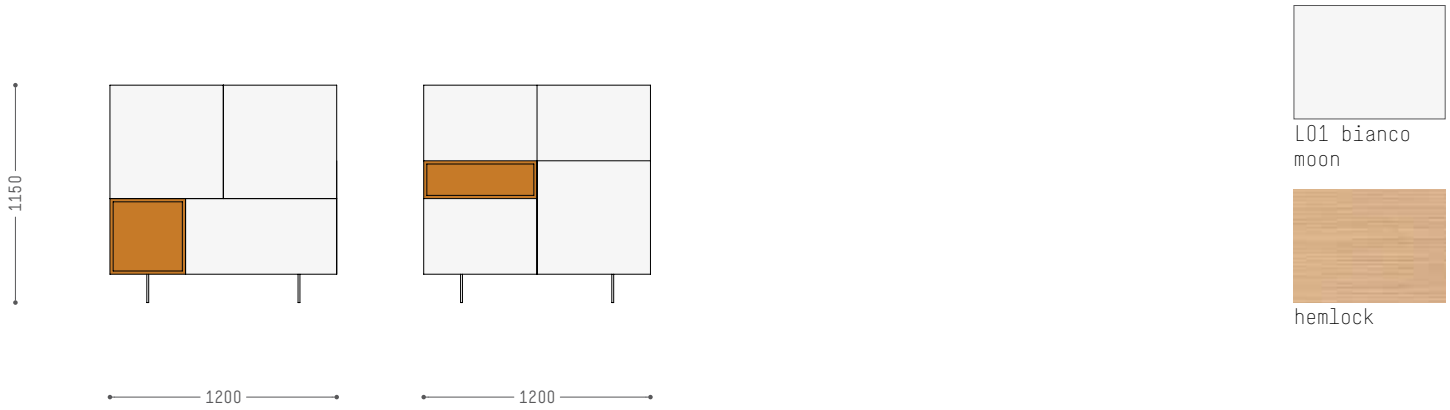

Elements: L. 1200 x H. 600 mm

Drop-leaf doors

Black stained hemlock structure, matt lacquered L01 bianco moon drop-leaf doors

Modern 2

Depth: 445 mm

Cupboards L. 1200 x H. 1150 mm

Solid hemlock wood and matt lacquered L01 bianco moon structure, matt lacquered L01 bianco moon fronts
Matt lacquered L01 bianco moon Lama feet H. 150 mm