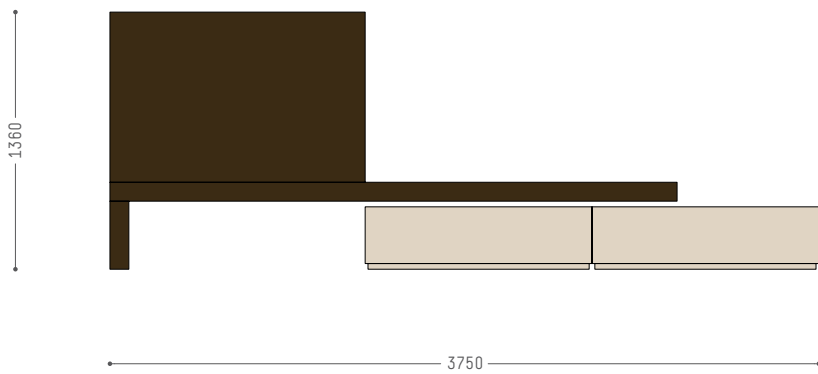

Modern 11

Depth: 600 mm

Eucalyptus flag TV panel, bench (Th. 100 mm) and foot (Th. 100 mm), matt lacquered L07 avorio floor elements

Floor element with drawer unit and TV element with drop-leaf door

Flag TV panel L. 1350 mm