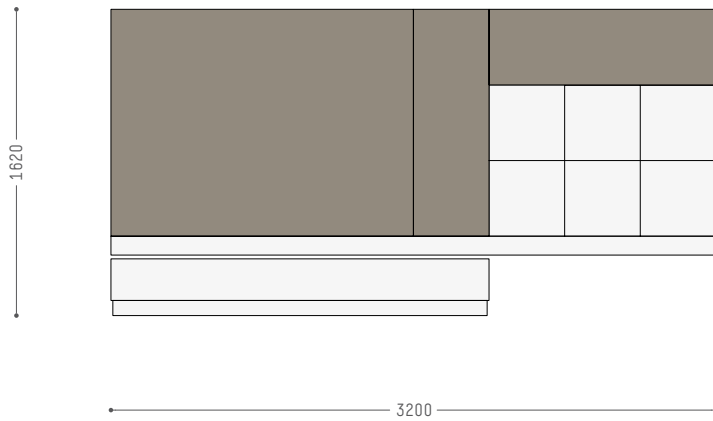

Modern 6

Depth: 600 mm

Matt lacquered L08 sabbia panels and elements, matt lacquered L01 bianco moon Raster element, suspended shelf and board

Type C board with drop-leaf door