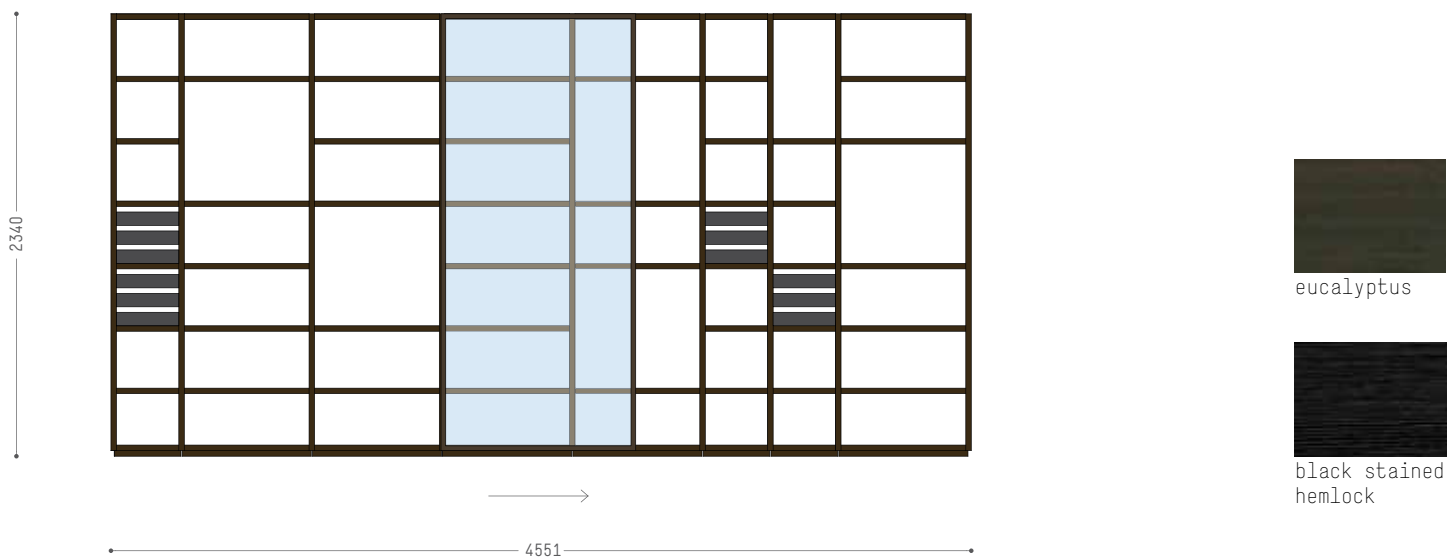

Modules: L. 330 mm

Iron sliding door, removable drawers-trays

Eucalyptus structure, transparent glass Iron sliding door, hemlock and black stained hemlock removable drawers-trays

eucalyptus

hemlock

black stained hemlock

. Removable drawers-trays detail

. Iron sliding door

. System with eucalyptus structure and black stained hemlock removable drawers-trays

System Random 12
 Depth: 346 mm
 Modules: L. 330 and L. 660 mm
 Iron sliding door, removable drawers-trays
 Eucalyptus structure, transparent glass Iron sliding door, black stained hemlock removable drawers-trays