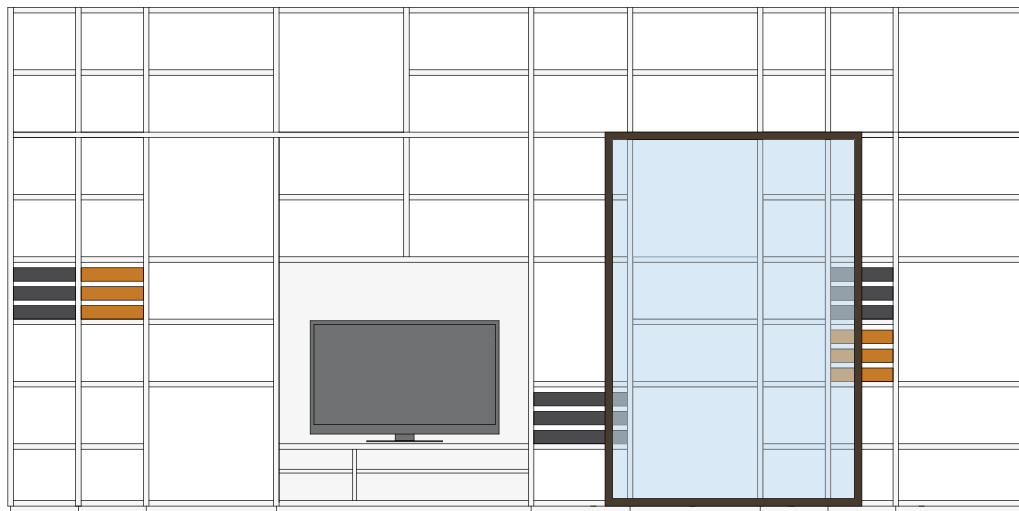

. Random System with Iron sliding door

System Random 14

Depth: 474 mm

Modules: L. 330 and L. 660 mm

Iron sliding doors, removable drawers-trays, TV element

Matt lacquered L01 bianco moon structure, transparent glass Iron sliding door, hemlock and black stained hemlock removable drawers-trays