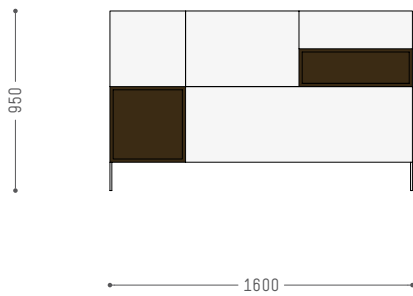

. Cupboard on "Lama" feet

Modern 3

Depth: 445 mm

Cupboards L. 1600 x H. 950 mm

Eucalyptus and matt lacquered L01 bianco moon structure, matt lacquered L01 bianco moon fronts

Matt lacquered L01 bianco moon Lama feet H. 150 mm