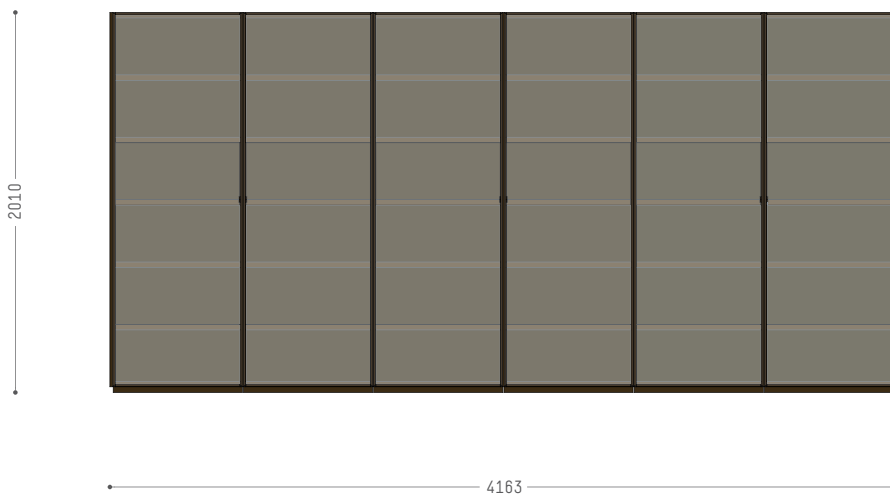

System Random 7

Depth: 346 mm

Modules: L. 660 mm

Glass hinged doors

Eucalyptus structure, transparent glass hinged doors, matt lacquered L10 cioccolato back panels (behind doors)