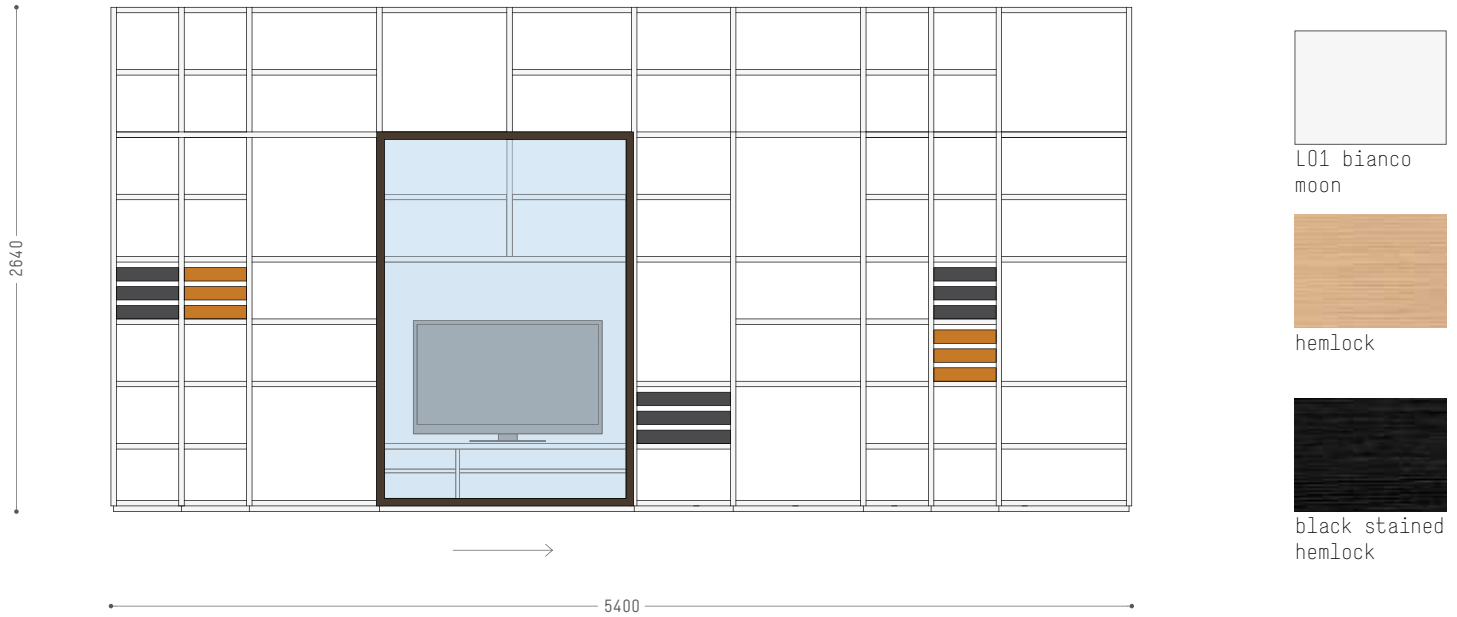

. Random System with Iron sliding door

System Random 14

Depth: 474 mm

Modules: L. 330 and L. 660 mm

Iron sliding doors, removable drawers-trays, TV element

Matt lacquered L01 bianco moon structure, transparent glass Iron sliding door, hemlock and black stained hemlock removable drawers-trays