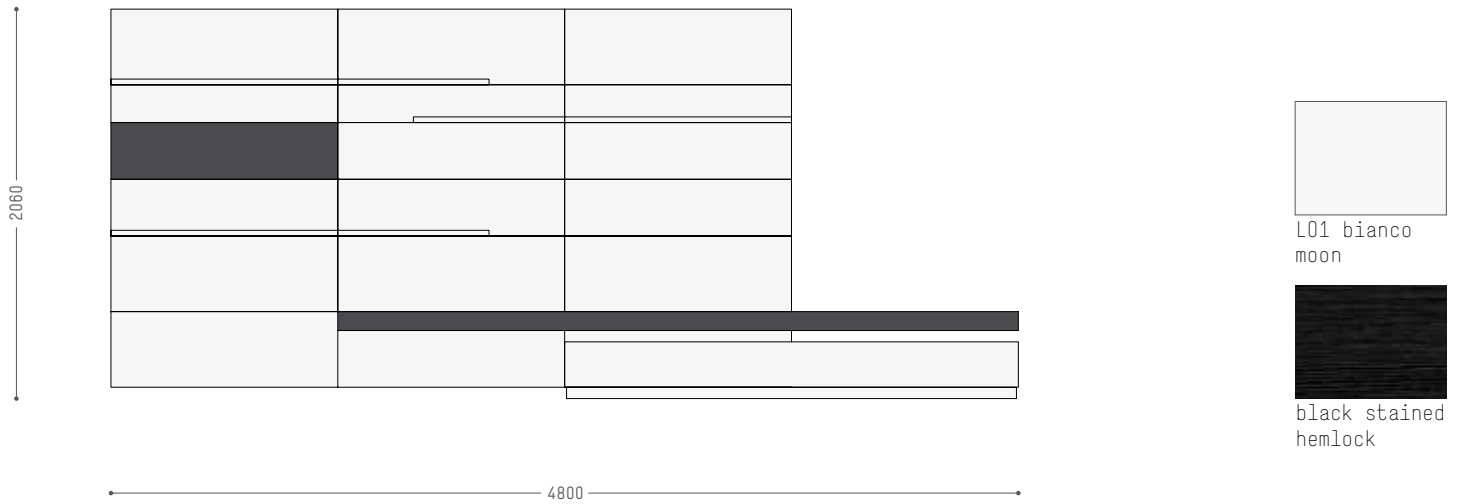

Modern 19

Depth: 600 mm

Matt lacquered L01 bianco moon Load-it panels and shelves

Matt lacquered L01 bianco moon board, black stained hemlock hanging element and suspended shelf

Type C board with drop-leaf door

. Modern + Load-it living composition