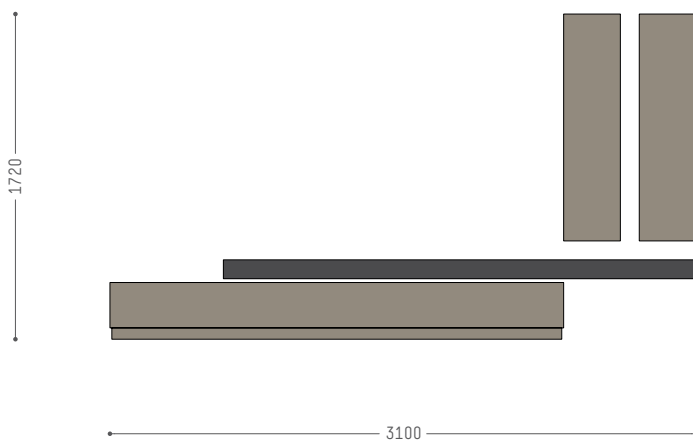

Modern 7

Depth: 600 mm

Hanging elements: L. 300 x H. 1200 x D. 340 mm

Matt lacquered L08 sabbia hanging elements and board, black stained hemlock suspended shelf
Type C board with drop-leaf door