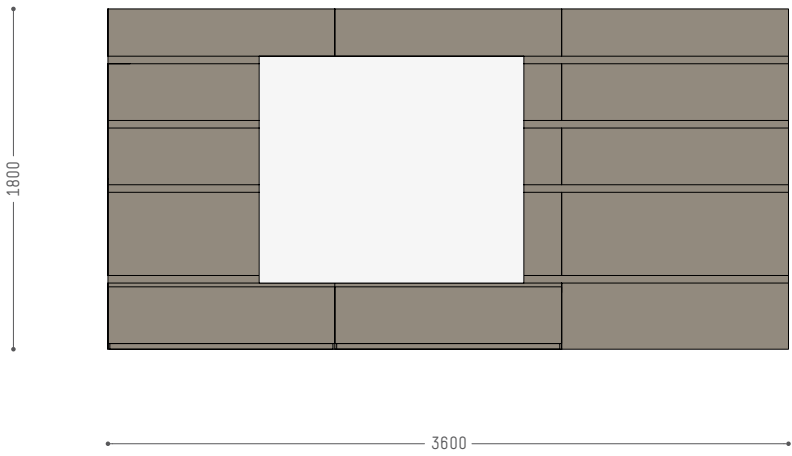

Modern 17

Depth: 445 mm

Matt lacquered L08 sabbia wall panels, shelves (Th. 40 mm) and floor elements, glossy lacquered G01 bianco moon sliding door

Floor element with drawer unit and TV element with drop-leaf door