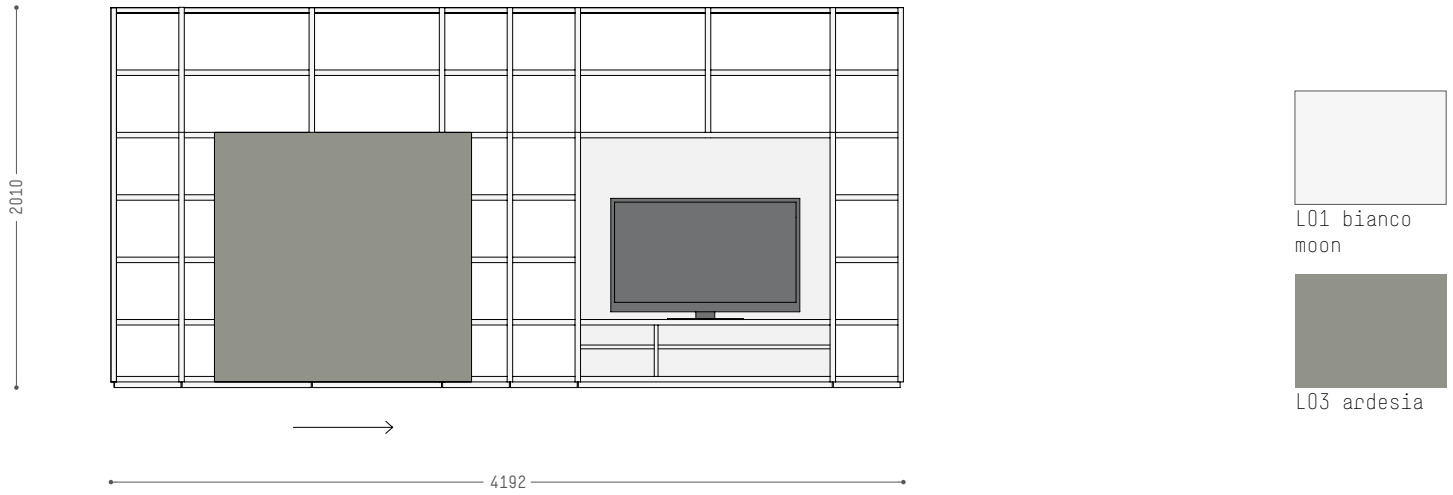

System Random 8

Depth: 474 mm

Modules: L. 330 and L. 660 mm

Wooden sliding door and TV element

Matt lacquered L01 bianco moon structure, matt lacquered L03 ardesia sliding door

. TV element detail