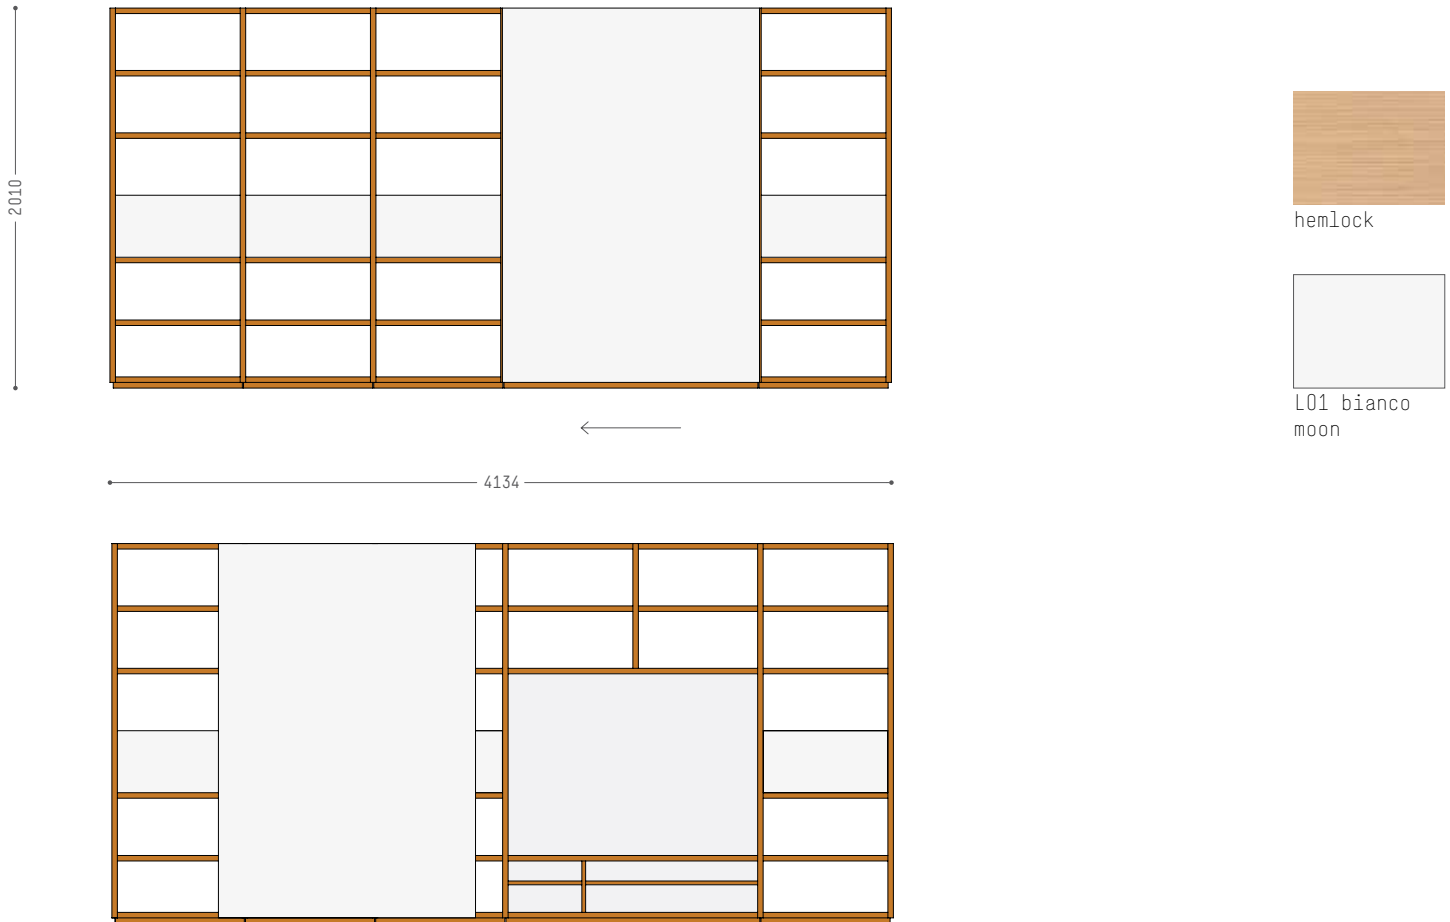

System Random 9

Depth: 474 mm

Modules: L. 660 mm

Wooden sliding door, TV element and drop-leaf doors

Hemlock structure, matt lacquered L01 bianco moon sliding door and drop-leaf doors

. Natural hemlock System