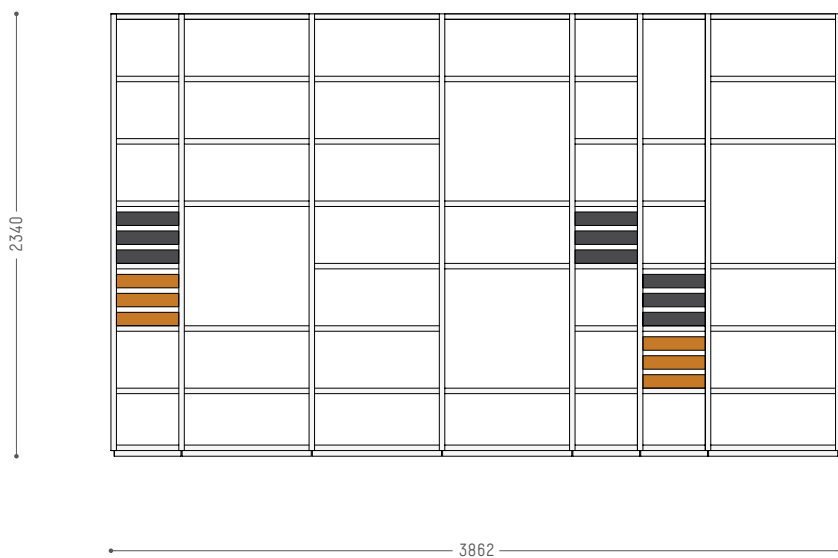

Modules: L. 330 and L. 660 mm

Removable drawers-trays and ladder

Eucalyptus structure, black stained hemlock removable drawers-trays, Iron ladder

eucalyptus

black stained hemlock

. Iron ladder

. Removable drawers-trays

. Removable drawers-trays detail

. Composition with removable drawers-trays

L01 bianco
moon

hemlock

black stained
hemlock

System Random 5

Depth: 346 mm

Modules: L. 330 and L. 660 mm