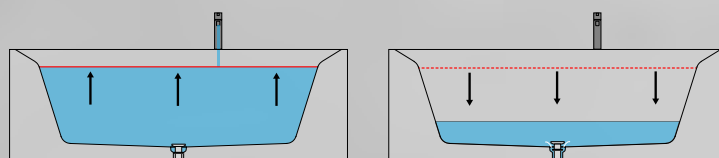

The options are many, from rectangular to oval or corner versions left or right in multiple sizes, including custom-made. If recessed, the bathtub can be complemented with compensators in marble, wood or Cristalplant, to create an elegant and functional domestic microarchitecture, with seating, surfaces and elements placed at different heights.

Sistema TROPPOPIENO AUTOMATICO INVISIBILE. La piletta si apre automaticamente al raggiungimento del livello di sicurezza PREDEFINITO, permettendo all'acqua di defluire.

AUTOMATIC INVISIBLE OVERFLOW system. The drain opens automatically when the PRESET safety level is reached allowing the water to drain away.